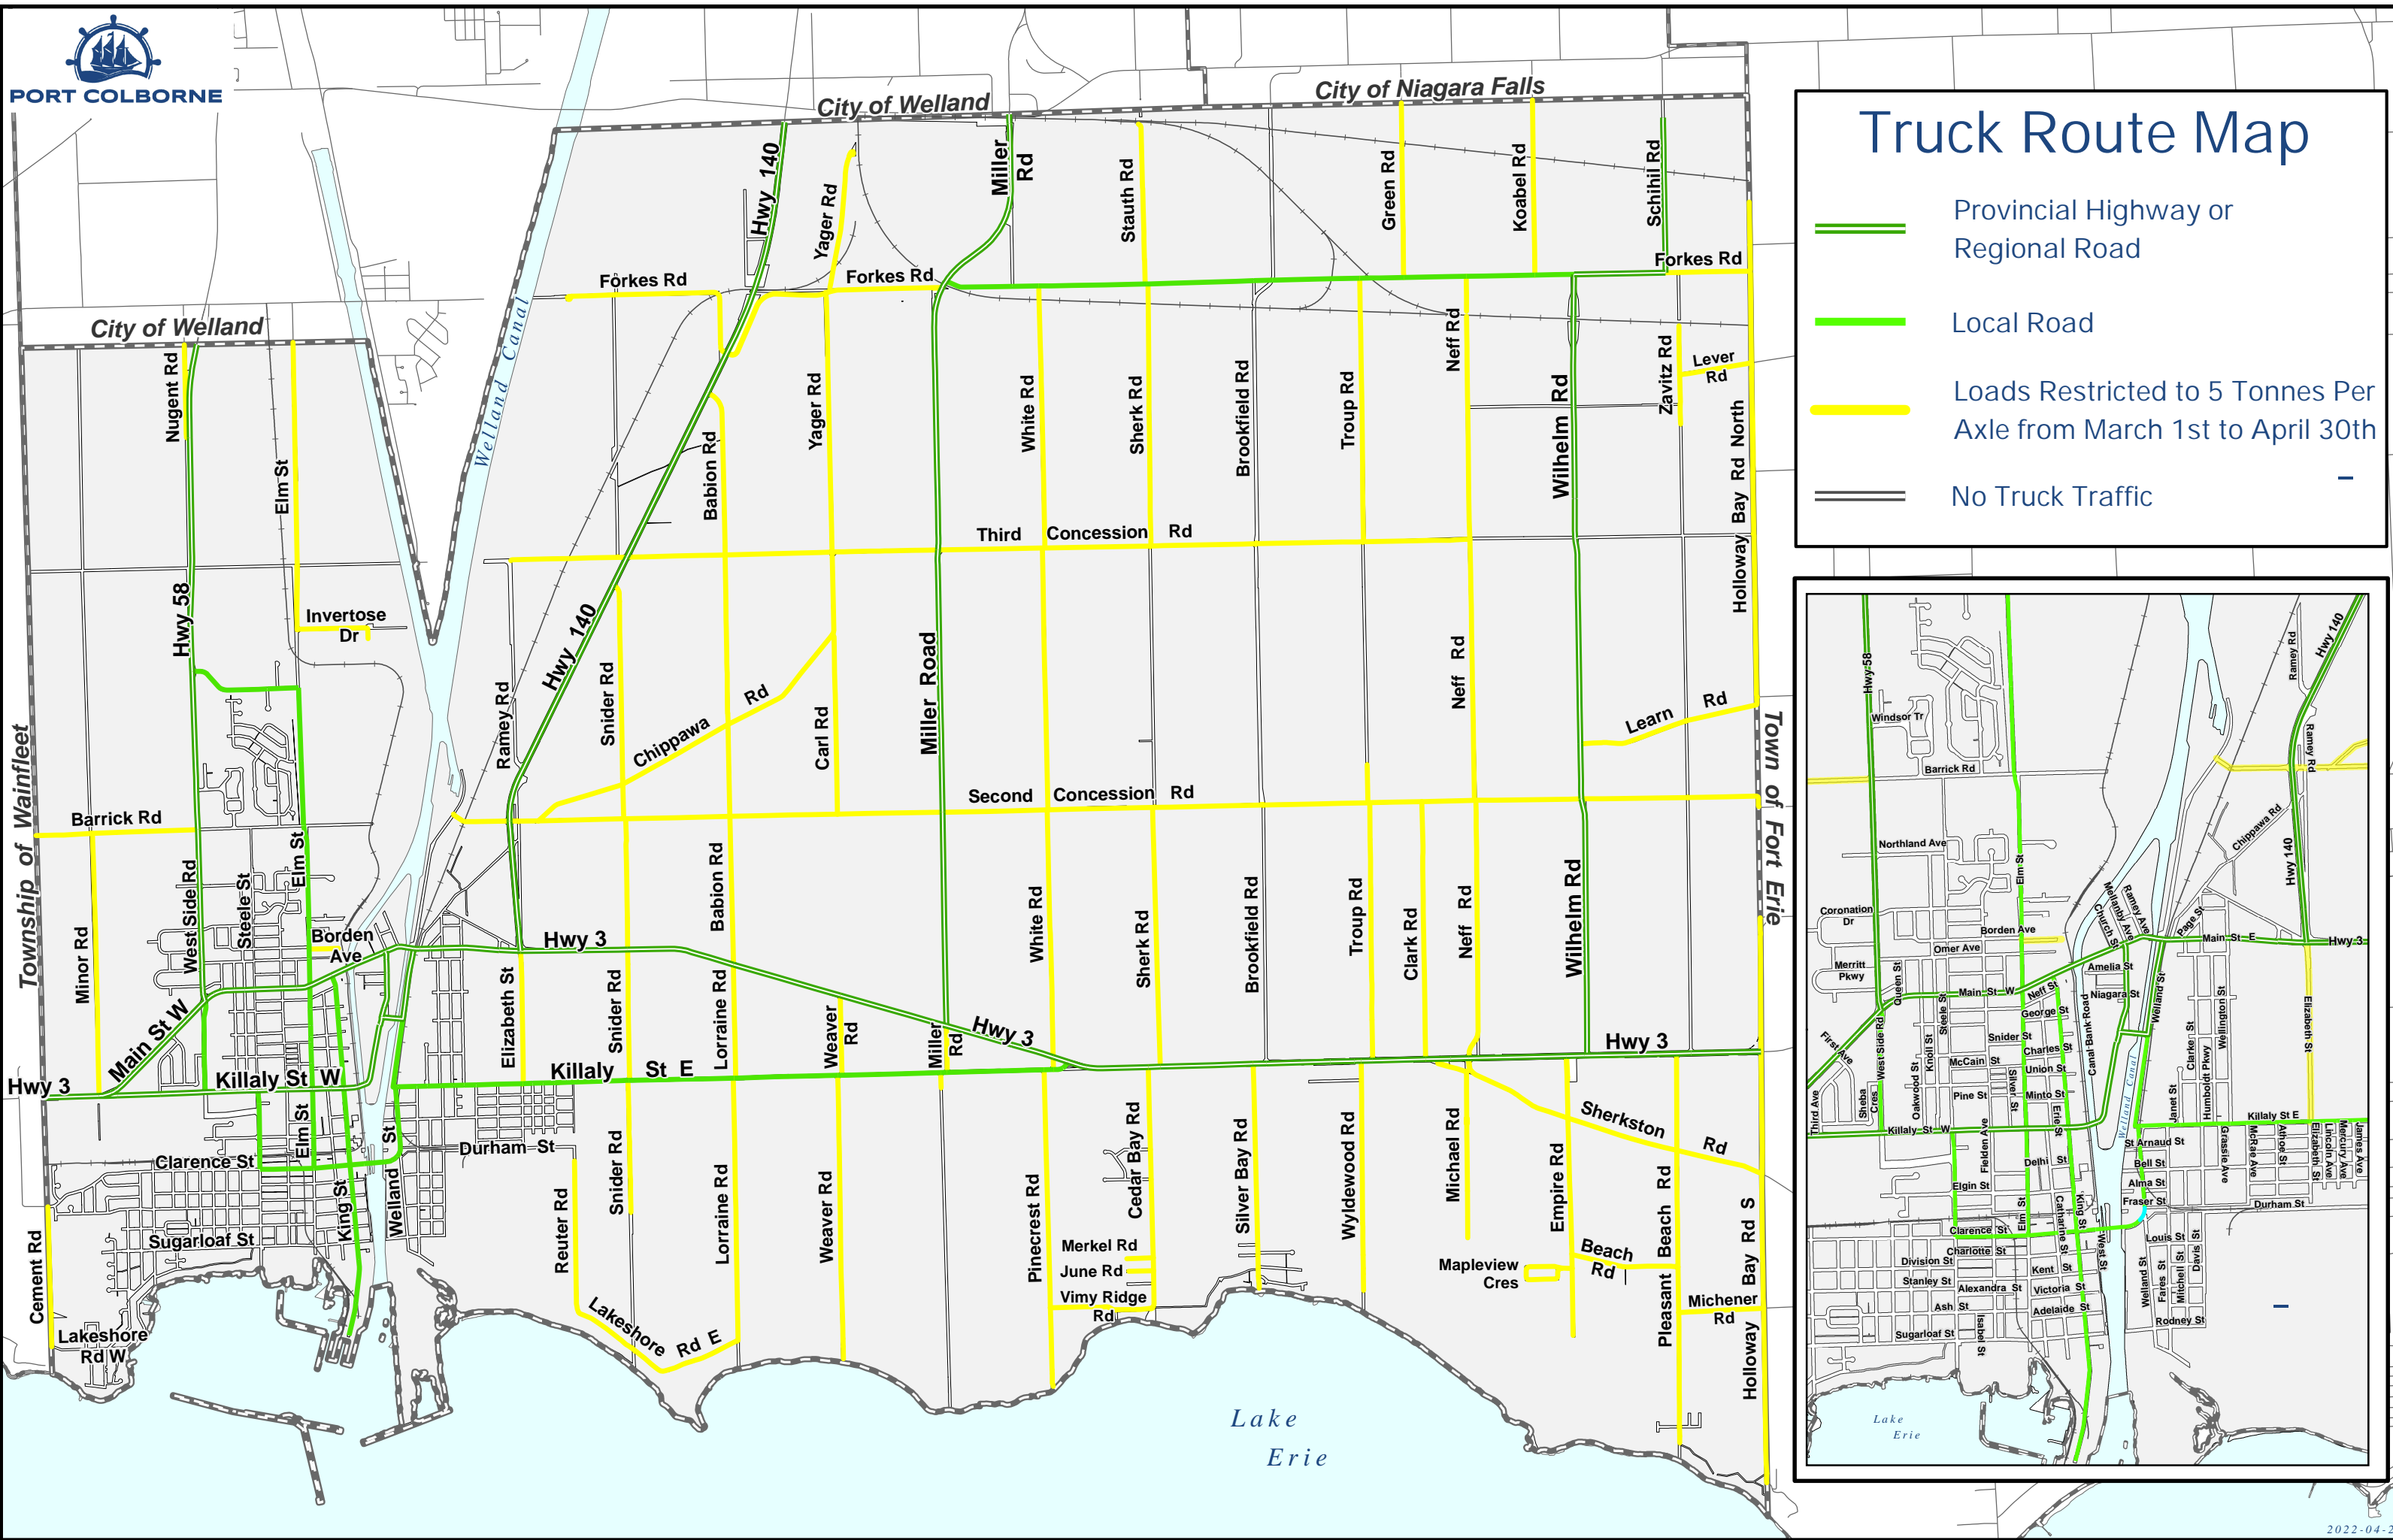

PORT COLBORNE

Truck Route Map

- Provincial Highway or Regional Road
- Local Road
- Loads Restricted to 5 Tonnes Per Axle from March 1st to April 30th
- No Truck Traffic